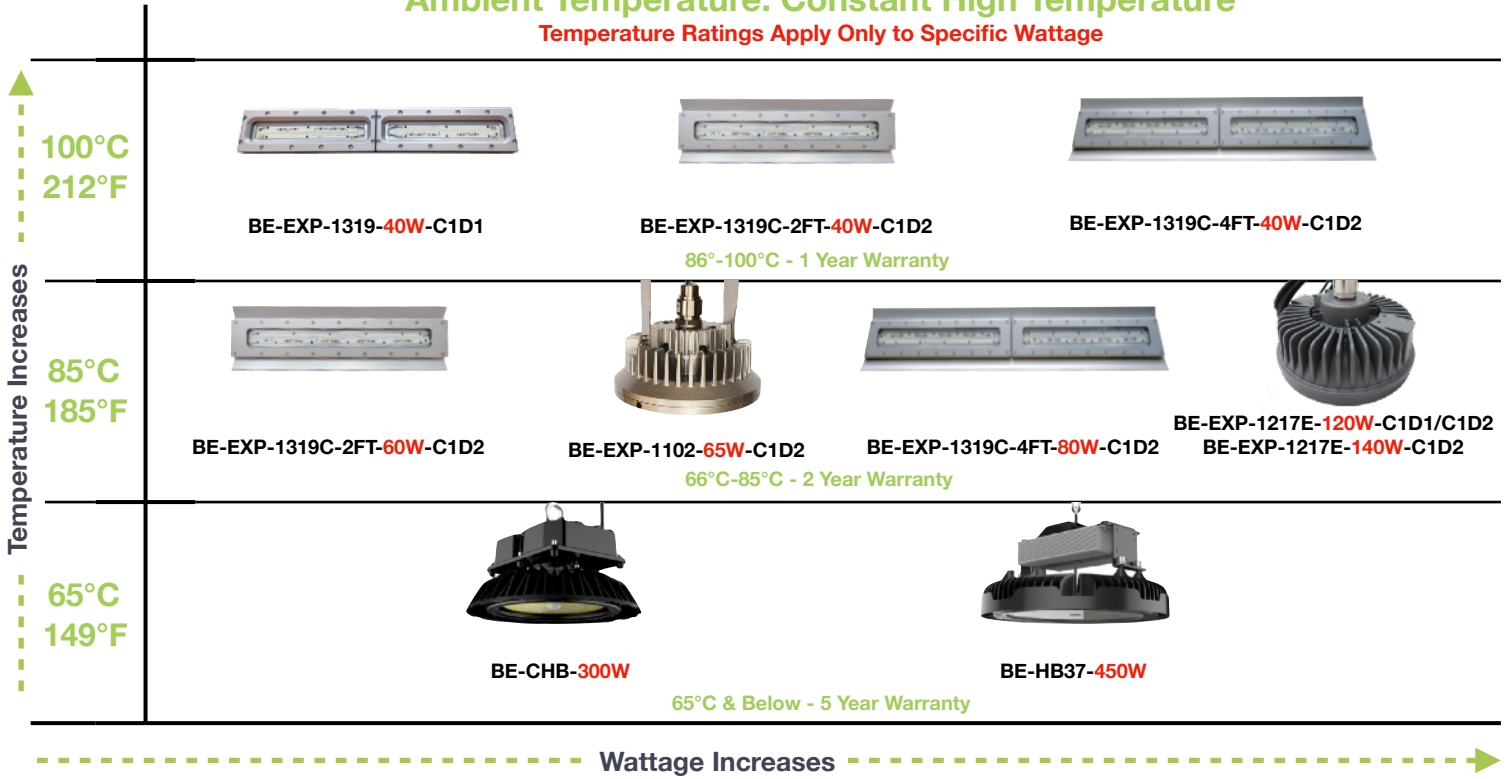

Ambient Temperature: Constant High Temperature

Temperature Ratings Apply Only to Specific Wattage

Temperature Blasts: Short Bursts of High Temperatures

ROBAX®

120 Degree ROBAX Lens
Extreme Temperature Upgrade for CHB & SuperLux
Heat-Resistant Glass Ceramic Lens Up to **760°C**
Not Affected By Substantial Temperature Shifts
No Breakage Due to Thermal Shock Or Stress

Remote Mount Driver
Extreme Temperature Upgrade for CHB & SuperLux
Power Supply is Removed From Light Fixture
Mount The Power Supply at a Location Away From The Heat
Cable Length Connection Up To 350 Feet
Remote Mount with ROBAX Lens 1-Year Warranty up to **100°C/212°F**