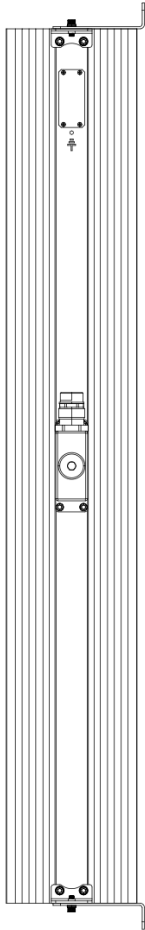

## PRODUCT DIMENSIONS

### SPECIFICATIONS

PRODUCT NAME:	BE-EXP-1319C-4FT
PART NUMBER:	BE-EXP-1319C-4FT-WHT
WEIGHT:	30.3 Lbs (13.74 Kgs)
DIMENSIONS:	49.13"x7.32"x3.58" (1248mm x186mm x91mm)
OPTIONS:	Adjustable Wall/Hanging Bracket