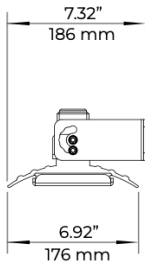

## PRODUCT DIMENSIONS

### SPECIFICATIONS

PRODUCT NAME:	BE-EXP-1319C-4FT
PART NUMBER:	BE-EXP-1319C-4FT-WHT
WEIGHT:	30.3 Lbs (13.74 Kgs)
DIMENSIONS:	49.13"x7.32"x3.58" (1248mm x186mm x91mm)
OPTIONS:	Adjustable Wall/Hanging Bracket