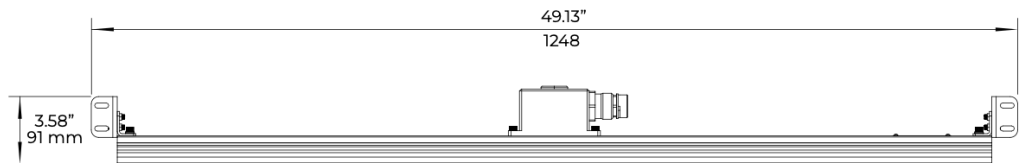

## PRODUCT DIMENSIONS

### SPECIFICATIONS

PRODUCT NAME:	BE-EXP-1319C-4FT
PART NUMBER:	BE-EXP-1319C-4FT-WHT
WEIGHT:	30.3 Lbs (13.74 Kgs)
DIMENSIONS:	49.13"x7.32"x3.58" (1248mm x186mm x91mm)
OPTIONS:	Adjustable Wall/Hanging Bracket