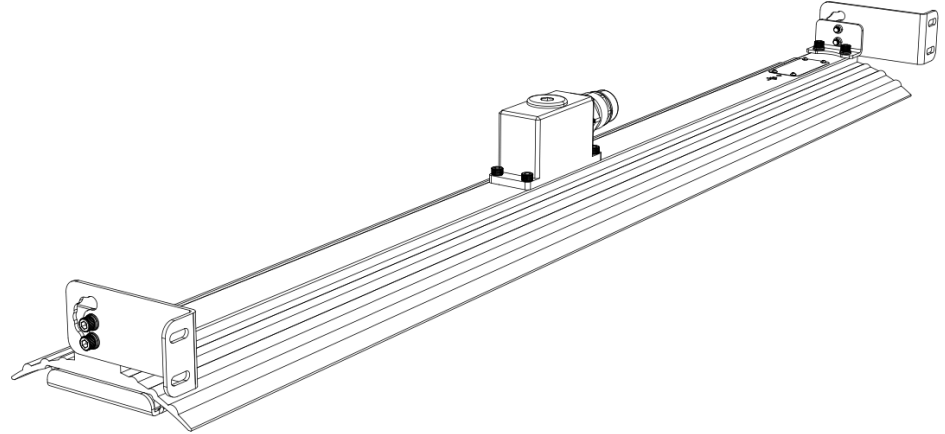

## PRODUCT DIMENSIONS

### SPECIFICATIONS

PRODUCT NAME:	BE-EXP-1319C-4FT
PART NUMBER:	BE-EXP-1319C-4FT-WHT
WEIGHT:	30.3 Lbs (13.74 Kgs)
DIMENSIONS:	49.13"x7.32"x3.58" (1248mm x186mm x91mm)
OPTIONS:	Adjustable Wall/Hanging Bracket