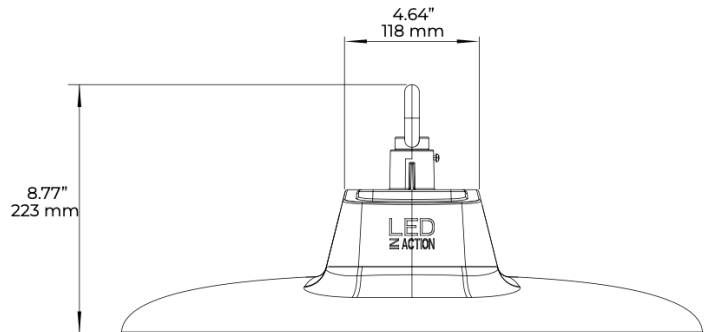

PRODUCT DIMENSIONS

SPECIFICATIONS

PRODUCT NAME:	BE-HCP06
PART NUMBER:	BE-HCP06 (Standard)
WEIGHT:	21 Lbs (9.52 Kgs)
DIMENSIONS:	20.47"x20.47"x8.77" (520mmx520mmx223mm)
OPTIONS:	Loop (Standard)

LED[®] **RUGGED PRODUCTS**
IN ACTION **FOR HARSH ENVIRONMENTS**