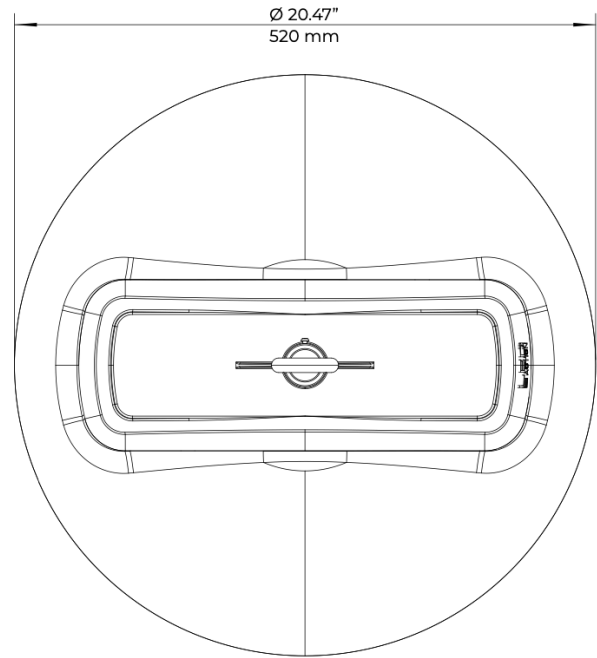

PRODUCT DIMENSIONS

SPECIFICATIONS

PRODUCT NAME:	BE-HCP06
PART NUMBER:	BE-HCP06 (Standard)
WEIGHT:	21 Lbs (9.52 Kgs)
DIMENSIONS:	20.47"x20.47"x8.77" (520mmx520mmx223mm)
OPTIONS:	Loop (Standard)

LED[®] **RUGGED PRODUCTS**
IN ACTION **FOR HARSH ENVIRONMENTS**