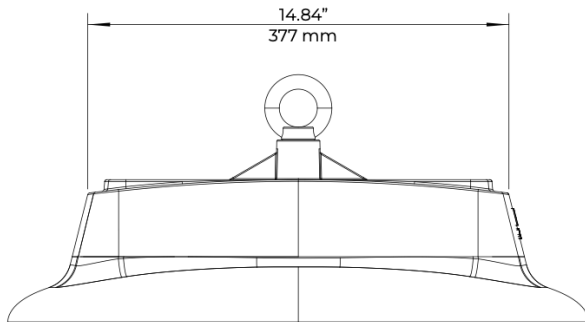

PRODUCT DIMENSIONS

SPECIFICATIONS

PRODUCT NAME:	BE-HCP06
PART NUMBER:	BE-HCP06 (Standard)
WEIGHT:	21 Lbs (9.52 Kgs)
DIMENSIONS:	20.47"x20.47"x8.77" (520mmx520mmx223mm)
OPTIONS:	Loop (Standard)

LED[®] **RUGGED PRODUCTS**
IN ACTION **FOR HARSH ENVIRONMENTS**