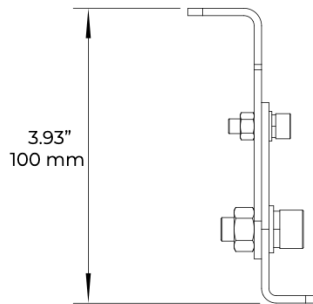

PRODUCT DIMENSIONS

SPECIFICATIONS

PRODUCT NAME:	Adjustable Bracket
PART NUMBER:	BE-LN06-AB
WEIGHT:	1.2 Lb (0.54 Kg)
DIMENSIONS:	3.38"x1.1.69"x3.93" (86mm x43mm x100mm)
OPTIONS:	BE-LN06