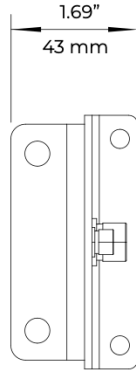

PRODUCT DIMENSIONS

SPECIFICATIONS

PRODUCT NAME:	Adjustable Bracket
PART NUMBER:	BE-LN06-AB
WEIGHT:	1.2 Lb (0.54 Kg)
DIMENSIONS:	3.38"x1.1.69"x3.93" (86mm x43mm x100mm)
OPTIONS:	BE-LN06