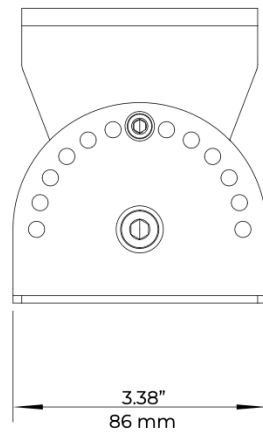

PRODUCT DIMENSIONS

SPECIFICATIONS

PRODUCT NAME:	Adjustable Bracket
PART NUMBER:	BE-LN06-AB
WEIGHT:	1.2 Lb (0.54 Kg)
DIMENSIONS:	3.38"x1.1.69"x3.93" (86mm x43mm x100mm)
OPTIONS:	BE-LN06