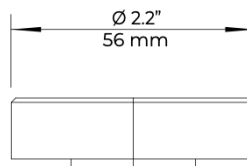

PRODUCT DIMENSIONS

SPECIFICATIONS

PRODUCT NAME:	3/4 NPT
PART NUMBER:	BE-LN06-3/4 NPT
WEIGHT:	0.2 Lb (0.09 Kg)
DIMENSIONS:	2.2"x2.2"x0.62" (56mm x56mmx 16mm)
OPTIONS:	BE-LN06

LED[®] **RUGGED PRODUCTS**
IN ACTION FOR HARSH ENVIRONMENTS