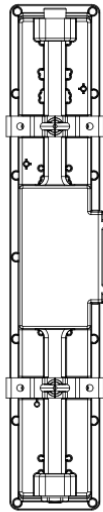

PRODUCT DIMENSIONS

SPECIFICATIONS

PRODUCT NAME:	BE-LN06-4FT
PART NUMBER:	BE-LN06-LM
WEIGHT:	11.58 Lbs (5.25 Kgs)
DIMENSIONS:	48.5'x4.68"x[var]" (1232mm x119mm x[var]mm)
OPTIONS:	BE-LN06

LED [®] **RUGGED PRODUCTS**
IN ACTION **FOR HARSH ENVIRONMENTS**

PRODUCT DIMENSIONS

LED[®] **RUGGED PRODUCTS**
IN ACTION **FOR HARSH ENVIRONMENTS**

SPECIFICATIONS

PRODUCT NAME:	BE-LN06-2FT
PART NUMBER:	BE-LN06-LM
WEIGHT:	8.06 Lbs (3.65 Kgs)
DIMENSIONS:	24.33'x4.68"x[var]" (618mm x119mm x[var]mm)
OPTIONS:	BE-LN06