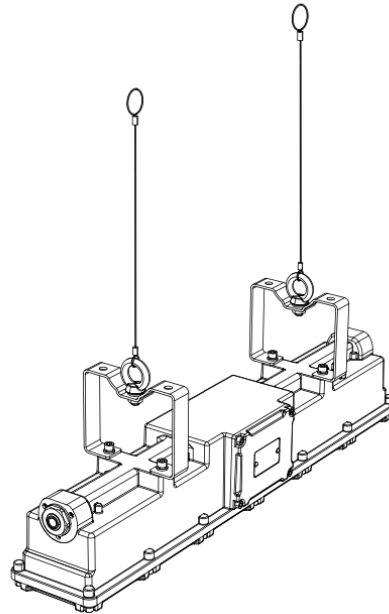

PRODUCT DIMENSIONS

SPECIFICATIONS

PRODUCT NAME:	BE-LN06-4FT
PART NUMBER:	BE-LN06-LM
WEIGHT:	11.58 Lbs (5.25 Kgs)
DIMENSIONS:	48.5'x4.68"x[var]" (1232mm x119mm x[var]mm)
OPTIONS:	BE-LN06

LED [®] **RUGGED PRODUCTS**
IN ACTION **FOR HARSH ENVIRONMENTS**

PRODUCT DIMENSIONS

LED[®] **RUGGED PRODUCTS**
IN ACTION **FOR HARSH ENVIRONMENTS**

SPECIFICATIONS

PRODUCT NAME:	BE-LN06-2FT
PART NUMBER:	BE-LN06-LM
WEIGHT:	8.06 Lbs (3.65 Kgs)
DIMENSIONS:	24.33'x4.68"x[var]" (618mm x119mm x[var]mm)
OPTIONS:	BE-LN06