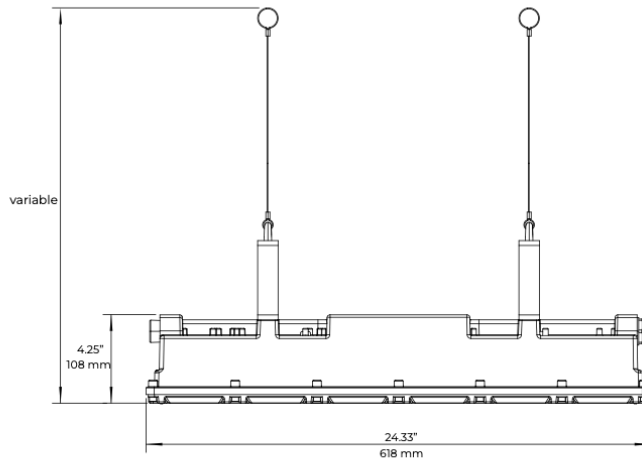

PRODUCT DIMENSIONS

SPECIFICATIONS

PRODUCT NAME:	BE-LN06-4FT
PART NUMBER:	BE-LN06-LM
WEIGHT:	11.58 Lbs (5.25 Kgs)
DIMENSIONS:	48.5'x4.68"x[var]" (1232mm x119mm x[var]mm)
OPTIONS:	BE-LN06

LED [®] **RUGGED PRODUCTS**
IN ACTION **FOR HARSH ENVIRONMENTS**

PRODUCT DIMENSIONS

LED[®] **RUGGED PRODUCTS**
IN ACTION **FOR HARSH ENVIRONMENTS**

SPECIFICATIONS

PRODUCT NAME:	BE-LN06-2FT
PART NUMBER:	BE-LN06-LM
WEIGHT:	8.06 Lbs (3.65 Kgs)
DIMENSIONS:	24.33'x4.68"x[var]" (618mm x119mm x[var]mm)
OPTIONS:	BE-LN06