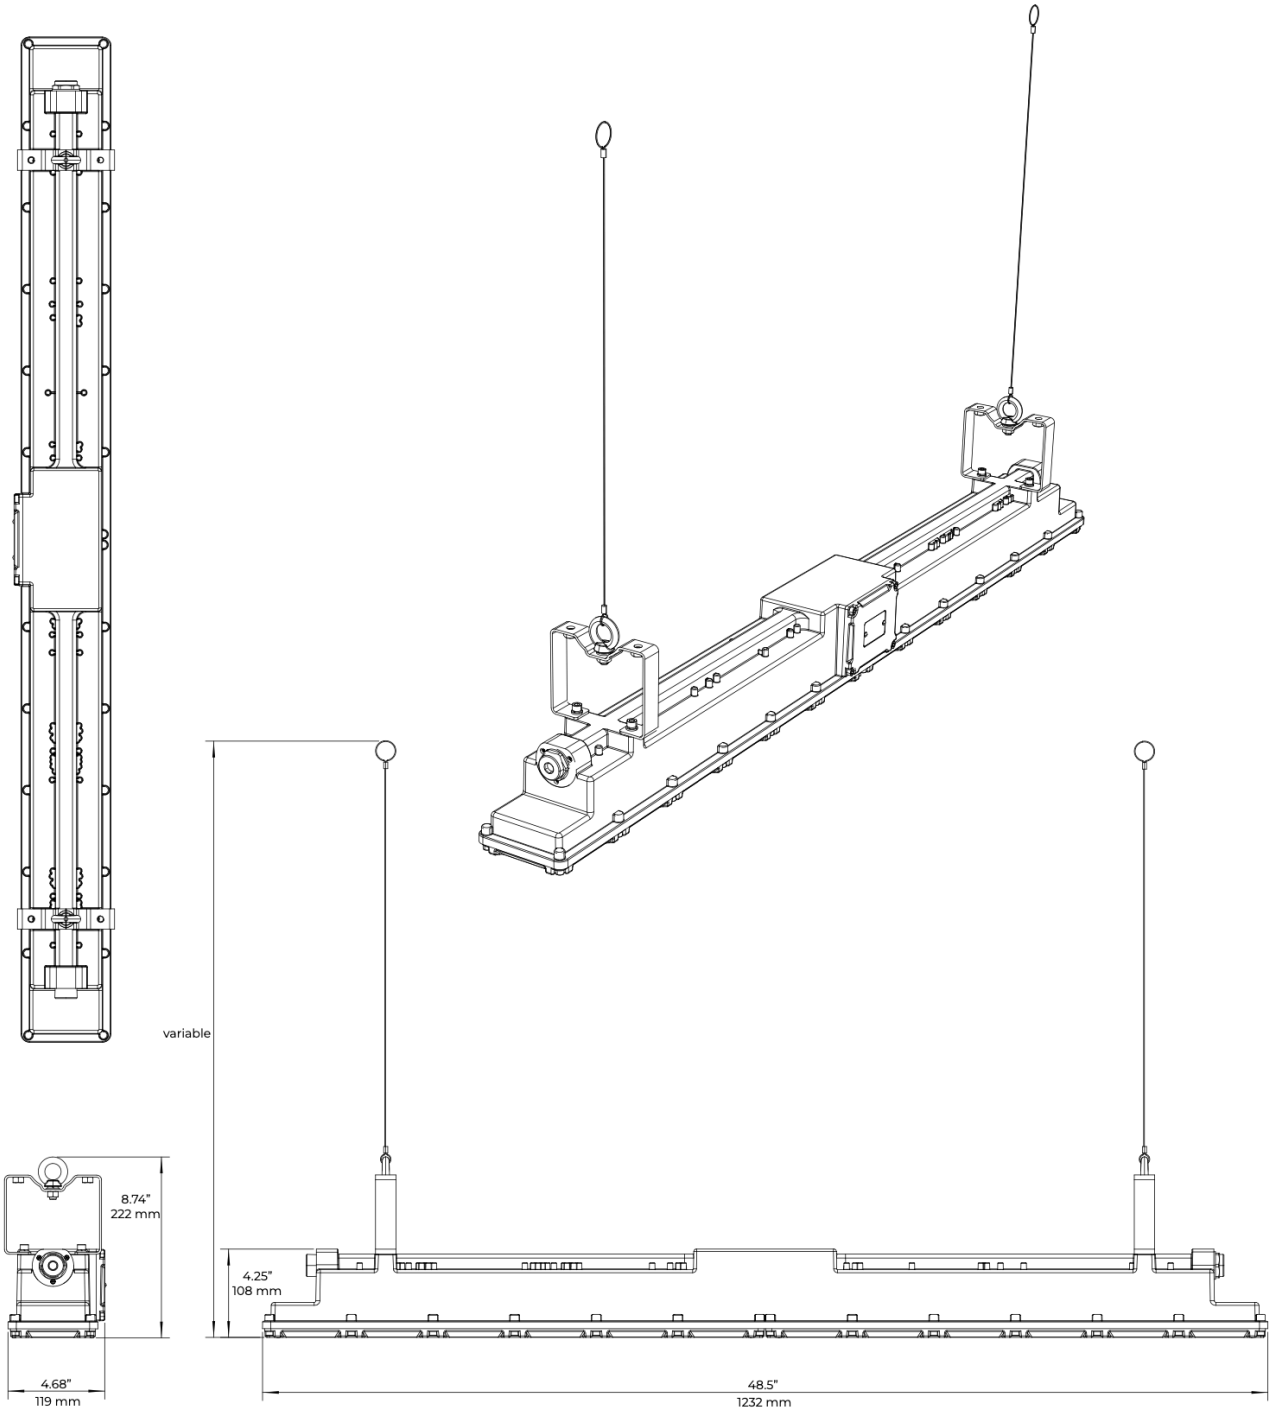

PRODUCT DIMENSIONS

SPECIFICATIONS

PRODUCT NAME:	BE-LN06-4FT
PART NUMBER:	BE-LN06-LM
WEIGHT:	11.58 Lbs (5.25 Kgs)
DIMENSIONS:	48.5'x4.68"x[var]" (1232mm x119mm x[var]mm)
OPTIONS:	BE-LN06

LED [®] **RUGGED PRODUCTS**
IN ACTION **FOR HARSH ENVIRONMENTS**

PRODUCT DIMENSIONS

LED[®] **RUGGED PRODUCTS**
IN ACTION **FOR HARSH ENVIRONMENTS**

SPECIFICATIONS

PRODUCT NAME:	BE-LN06-2FT
PART NUMBER:	BE-LN06-LM
WEIGHT:	8.06 Lbs (3.65 Kgs)
DIMENSIONS:	24.33'x4.68"x[var]" (618mm x119mm x[var]mm)
OPTIONS:	BE-LN06