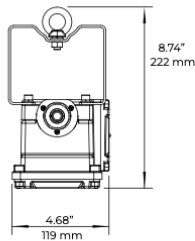

PRODUCT DIMENSIONS

SPECIFICATIONS

PRODUCT NAME:	BE-LN06-4FT
PART NUMBER:	BE-LN06-LM
WEIGHT:	11.58 Lbs (5.25 Kgs)
DIMENSIONS:	48.5'x4.68"x[var]" (1232mm x119mm x[var]mm)
OPTIONS:	BE-LN06

LED [®] **RUGGED PRODUCTS**
IN ACTION **FOR HARSH ENVIRONMENTS**

PRODUCT DIMENSIONS

LED[®] **RUGGED PRODUCTS**
IN ACTION **FOR HARSH ENVIRONMENTS**

SPECIFICATIONS

PRODUCT NAME:	BE-LN06-2FT
PART NUMBER:	BE-LN06-LM
WEIGHT:	8.06 Lbs (3.65 Kgs)
DIMENSIONS:	24.33'x4.68"x[var]" (618mm x119mm x[var]mm)
OPTIONS:	BE-LN06